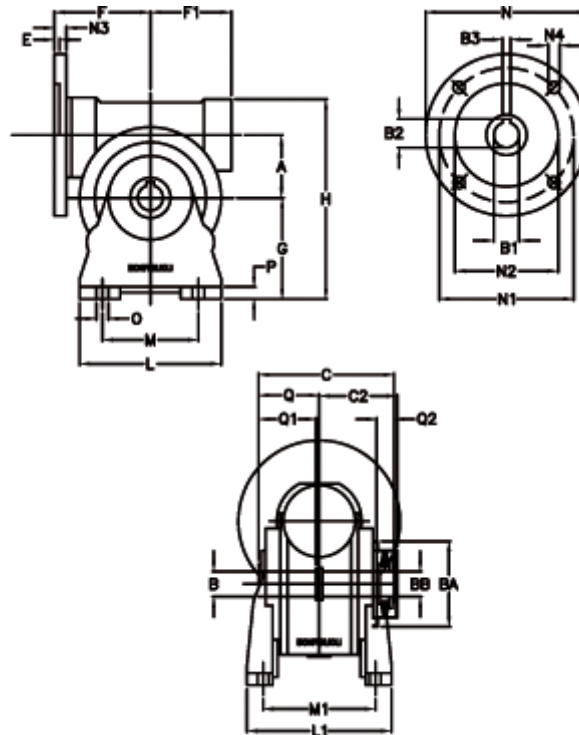

Article number: 390204402022816

Description: Worm Gear with Torque Limiter  
VF 44-L1-A-20-P71B14

## Measures

a = 44.60	C2 = 48	L1 = 98.0	O = 8.5
B = 18	Description = VF 44A-xx-71B14	m = 52	P = 10
B1 E7 = 14	E = 2.0	M1 = 81.0	Q = 32.0
B2 = 16.3	F = 65	N = 105	Q1 = 32
B3 H9 = 5	F1 = 54	N1 = 85	Q2 = 12
BA = 40	g = 72	N2 = 70	
BB H7 = 11	H = 143	N3 = 10.0	
C = 79	L = 90	N4 = 7	